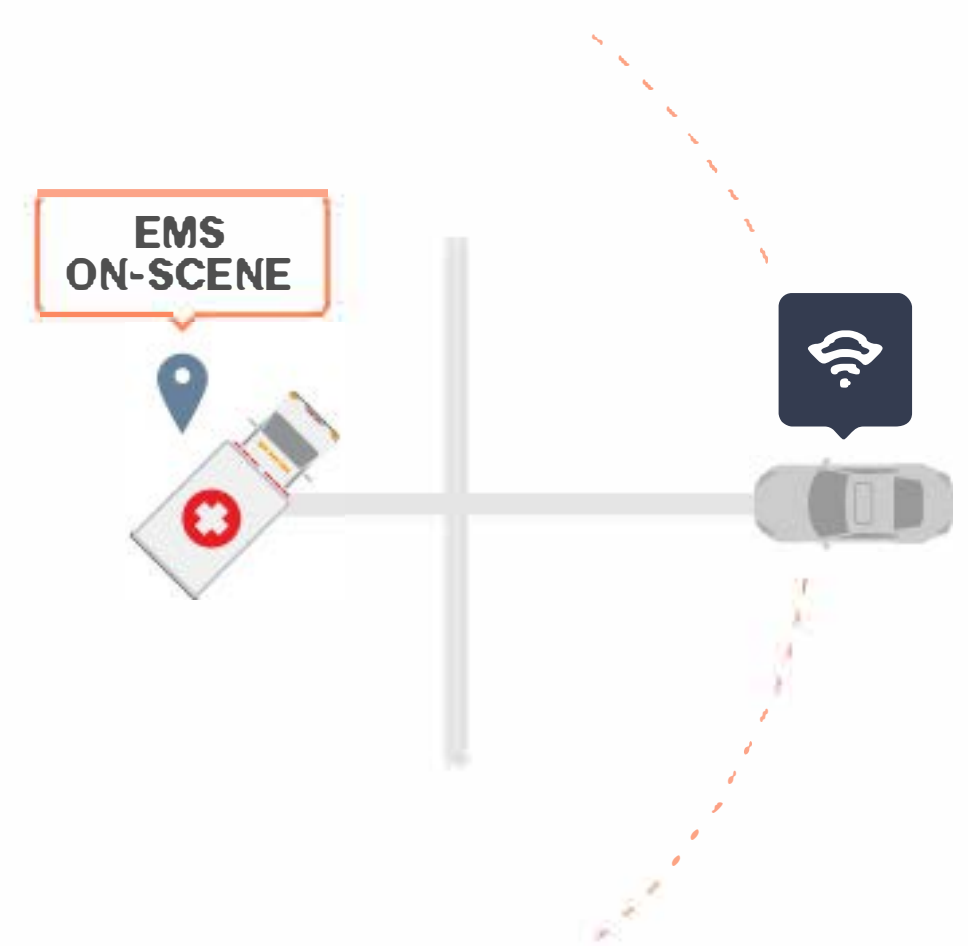

## Collision Prevention Service for Emergency Response Vehicles

When Responders are on-scene and on the move, HAAS Alert **R2V (Responder-to-Vehicle)** technology delivers advanced notification to motorists and vehicles, clearing the way for safer, faster emergency response.

## Measure Performance

Real-time dashboard on any device  
with a web browser

- Number of drivers/vehicles alerted
- Statistics: total incidents, runs, time-to-scene, time-on-scene
- Vehicle location/status (e.g., "responding," "on-scene")

### Reduce Response Time

Motorists approaching responding emergency vehicles en-route are alerted in advance.

### Avoid Collisions

Motorists approaching responding emergency vehicles at intersections are alerted in advance.