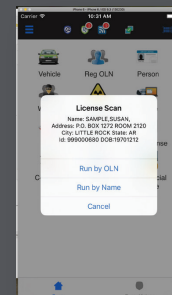

Common Platform

- Native mapping with turn-by-turn directions
- View unit status and locations in real-time
- Securely share messages and images with other logged-on units
- Integration with Caliber CAD NG ensures total visibility

Mobile Technical Specifications

ICE Server for Mobile

The following are minimum recommended SERVER specifications:

- Intel Xeon 2.8GHZ (at least 2 cores / CPUs)
- 8 GB of RAM / 16 GB recommended
- 5 GB drive space available
- Windows Server 2008 or higher
- SQL Server 2008 R2 or higher

PocketCop

Minimum recommended specifications:

- iPhone or iPad device running iOS 9 or higher
- Android smartphone or tablet running Android OS 4.2 or higher

Seamless Integration

Actionable Data At-a-Glance Increases Officer Safety